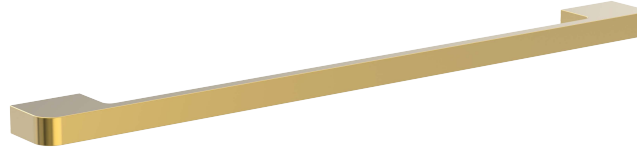

HAN280BP
Black Pearl

HAN280EG
Eureka Gold

HAN280RB
Rio Bronze

HAN280 Zomodo PVD Handle 180mm

ZOMODO

Dimensions

Specifications

Description	PVD KitchenHandle
Overall Sink Size	280mm x 23mm
Material	Stainless steel 304

Installation

Fixings	Screws Included
Template	N/A

SURFACE FINISH

Microbrush

WASTE KIT

MATERIAL

Stainless Steel

INSTALLATION OPTIONS