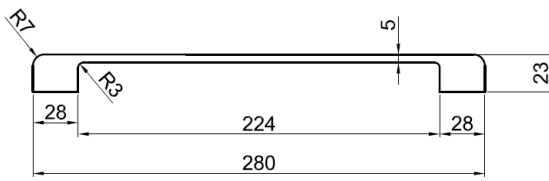

HAN280BP
Black Pearl

HAN280EG
Eureka Gold

HAN280RB
Rio Bronze

HAN280 Zomodo PVD Handle 180mm

ZOMODO

Dimensions

Specifications

Description	PVD KitchenHandle
Overall Sink Size	280mm x 23mm
Material	Stainless steel 304