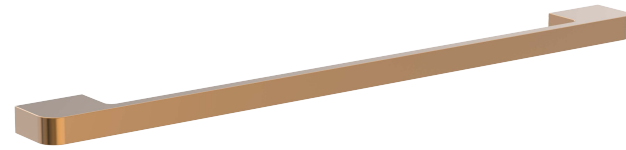

HAN280BP
Black Pearl

HAN280EG
Eureka Gold

HAN280RB
Rio Bronze

HAN280 Zomodo PVD Handle 180mm

ZOMODO

Dimensions

Specifications

Description	PVD KitchenHandle
Overall Sink Size	280mm x 23mm
Material	Stainless steel 304

Installation

Fixings	Screws Included
Template	N/A

SURFACE FINISH

Microbrush

WASTE KIT

MATERIAL

Stainless Steel

INSTALLATION OPTIONS